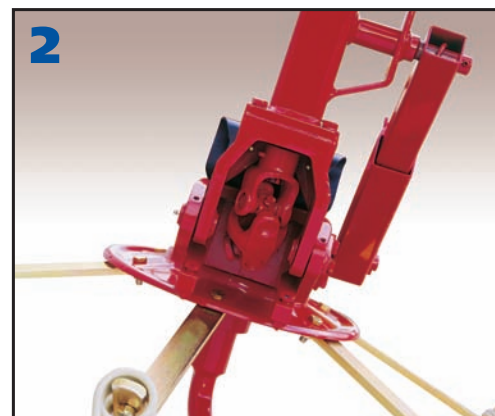

ROTARY TEDDER

The SITREX Tedders are ideal machines to spread, air and turn all types of forage in any type of terrain. Due to the number of models available and its versatility, the SITREX Tedder has been used for over 30 years in small and large farms and has been found efficient and reliable. The Tedder allows a perfect and even spreading of forage. Tines pick up a small quantity of forage on every turn of the rotor and lay forage on the ground perfectly aired without damage or dirt. All models can be supplied with fix three point hitch or towing drawbar. The 4 rotors Tedder is also available in hydraulic version, with hydraulic lift system on the two outer rotors. The hydraulic Tedder version allows the operator to put the machine in working or transport position through the tractor hydraulic system.

1. Optional kit to convert the manual fold tedder into hydraulic version

2. The rotors are driven by the universal joint. This system is made of press-forged steel double universal joint.

3. Spring-load assist system locked on parking or transport position.

4. The outer mounted impellers automatically follow the unevenness of the ground

SPECIFICATIONS	2G-252	2GL-302	RT-5200	RT-5200 H	RT-5800 H
Number of rotors	2	2	4	4	4
Tine arms per rotor	6	6	6	6	6
Working width	8'3" (2,52 m)	10' (3,05 m)	17' (5,20 m)	17' (5,20 m)	19' (5,80 m)
Transport width	7' 3" (2,2 m)	8' 9" (2,67 m)	10' 3" (3,15 m)	10' 3" (3,15 m)	11' (3,35 m)
Weight	360 Lbs (165kg)	385 Lbs (175kg)	950 Lbs (430kg)	1000 Lbs (455 kg)	1225 Lbs (555kg)
Tire	16x6.50-8	16x6.50-8	16x6.50-8	16x6.50-8	16x6.50-8
PTO Tractor requirement	14 hp (10kw)	15 hp (11kw)	25 hp (18kw)	25 hp (18kw)	25 hp (18kw)
PTO slip clutch	Standard	Standard	Standard	Standard	Standard
Operating speed	10 mph (16Km/h)	10 mph (16Km/h)	10 mph (16Km/h)	10 mph (16Km/h)	10 mph (16Km/h)