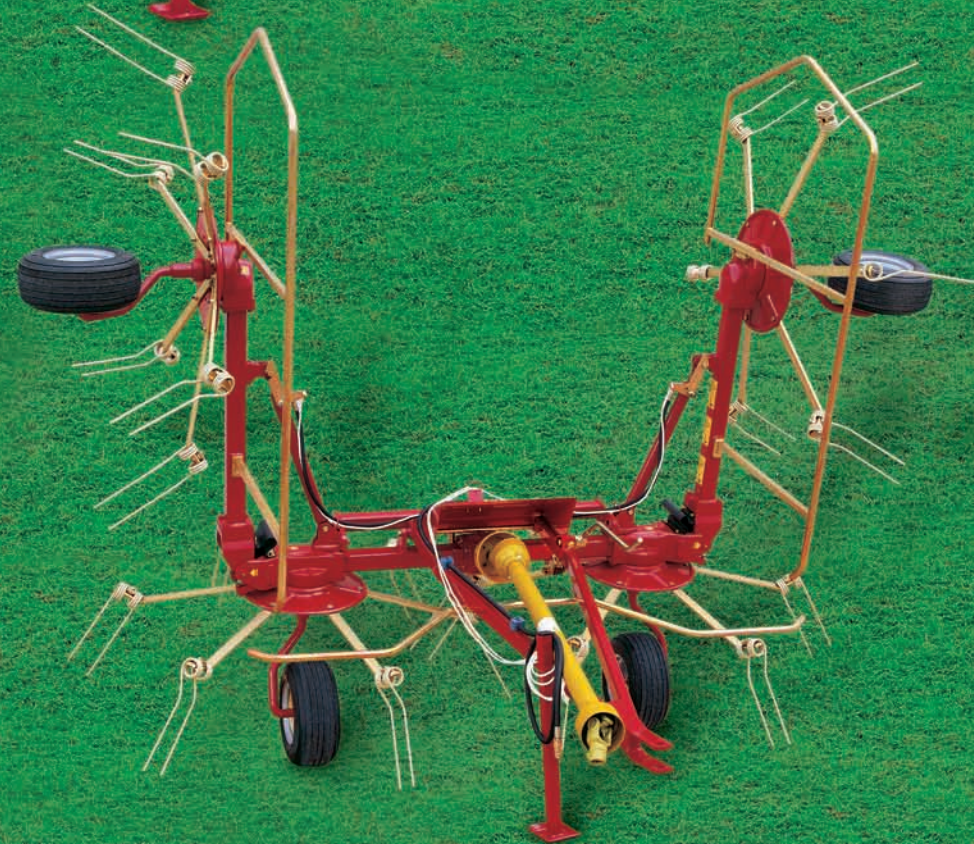

ROTARY TEDDER

RT-5200 H