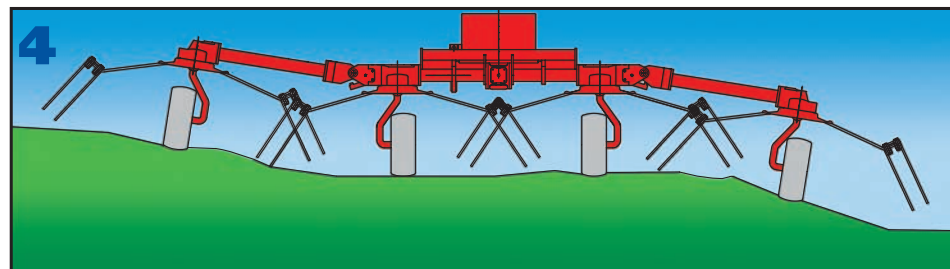

ROTARY TEDDER

The SITREX Tedders are ideal machines to spread, air and turn all types of forage in any type of terrain. Due to the number of models available and its versatility, the SITREX Tedder has been used for over 30 years in small and large farms and has been found efficient and reliable. The Tedder allows a perfect and even spreading of forage. Tines pick up a small quantity of forage on every turn of the rotor and lay forage on the ground perfectly aired without damage or dirt. All models can be supplied with fix three point hitch or towing drawbar. The 4 rotors Tedder is also available in hydraulic version, with hydraulic lift system on the two outer rotors. The hydraulic Tedder version allows the operator to put the machine in working or transport position through the tractor hydraulic system.

1. Optional kit to convert the manual fold tedder into hydraulic version

2. The rotors are driven by the universal joint. This system is made of press-forged steel double universal joint.

3. Spring-load assist system locked on parking or transport position.

4. The outer mounted impellers automatically follow the unevenness of the ground

SPECIFICATIONS	2G-252	2GL-302	RT-5200	RT-5200 H	RT-5800 H
Number of rotors	2	2	4	4	4
Tine arms per rotor	6	6	6	6	6
Working width	8'3" (2,52 m)	10' (3,05 m)	17' (5,20 m)	17' (5,20 m)	19' (5,80 m)
Transport width	7' 3" (2,2 m)	8' 9" (2,67 m)	10' 3" (3,15 m)	10' 3" (3,15 m)	11' (3,35 m)
Weight	360 Lbs (165kg)	385 Lbs (175kg)	950 Lbs (430kg)	1000 Lbs (455 kg)	1225 Lbs (555kg)
Tire	16x6.50-8	16x6.50-8	16x6.50-8	16x6.50-8	16x6.50-8
PTO Tractor requirement	14 hp (10kw)	15 hp (11kw)	25 hp (18kw)	25 hp (18kw)	25 hp (18kw)
PTO slip clutch	Standard	Standard	Standard	Standard	Standard
Operating speed	10 mph (16Km/h)	10 mph (16Km/h)	10 mph (16Km/h)	10 mph (16Km/h)	10 mph (16Km/h)