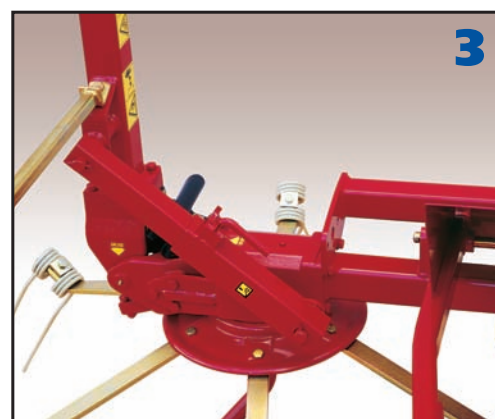

ROTARY TEDDER

The SITREX Tedders are ideal machines to spread, air and turn all types of forage in any type of terrain. Due to the number of models available and its versatility, the SITREX Tedder has been used for over 30 years in small and large farms and has been found efficient and reliable. The Tedder allows a perfect and even spreading of forage. Tines pick up a small quantity of forage on every turn of the rotor and lay forage on the ground perfectly aired without damage or dirt. All models can be supplied with fix three point hitch or towing drawbar. The 4 rotors Tedder is also available in hydraulic version, with hydraulic lift system on the two outer rotors. The hydraulic Tedder version allows the operator to put the machine in working or transport position through the tractor hydraulic system.

1. Optional kit to convert the manual fold tedder into hydraulic version

2. The rotors are driven by the universal joint. This system is made of press-forged steel double universal joint.

3. Spring-load assist system locked on parking or transport position.

4. The outer mounted impellers automatically follow the unevenness of the ground

SPECIFICATIONS	2G-252	2GL-302	RT-5200	RT-5200 H	RT-5800 H
Number of rotors	2	2	4	4	4
Tine arms per rotor	6	6	6	6	6
Working width	8'3" (2,52 m)	10' (3,05 m)	17' (5,20 m)	17' (5,20 m)	19' (5,80 m)
Transport width	7' 3" (2,2 m)	8' 9" (2,67 m)	10' 3" (3,15 m)	10' 3" (3,15 m)	11' (3,35 m)
Weight	360 Lbs (165kg)	385 Lbs (175kg)	950 Lbs (430kg)	1000 Lbs (455 kg)	1225 Lbs (555kg)
Tire	16x6.50-8	16x6.50-8	16x6.50-8	16x6.50-8	16x6.50-8
PTO Tractor requirement	14 hp (10kw)	15 hp (11kw)	25 hp (18kw)	25 hp (18kw)	25 hp (18kw)
PTO slip clutch	Standard	Standard	Standard	Standard	Standard
Operating speed	10 mph (16Km/h)	10 mph (16Km/h)	10 mph (16Km/h)	10 mph (16Km/h)	10 mph (16Km/h)